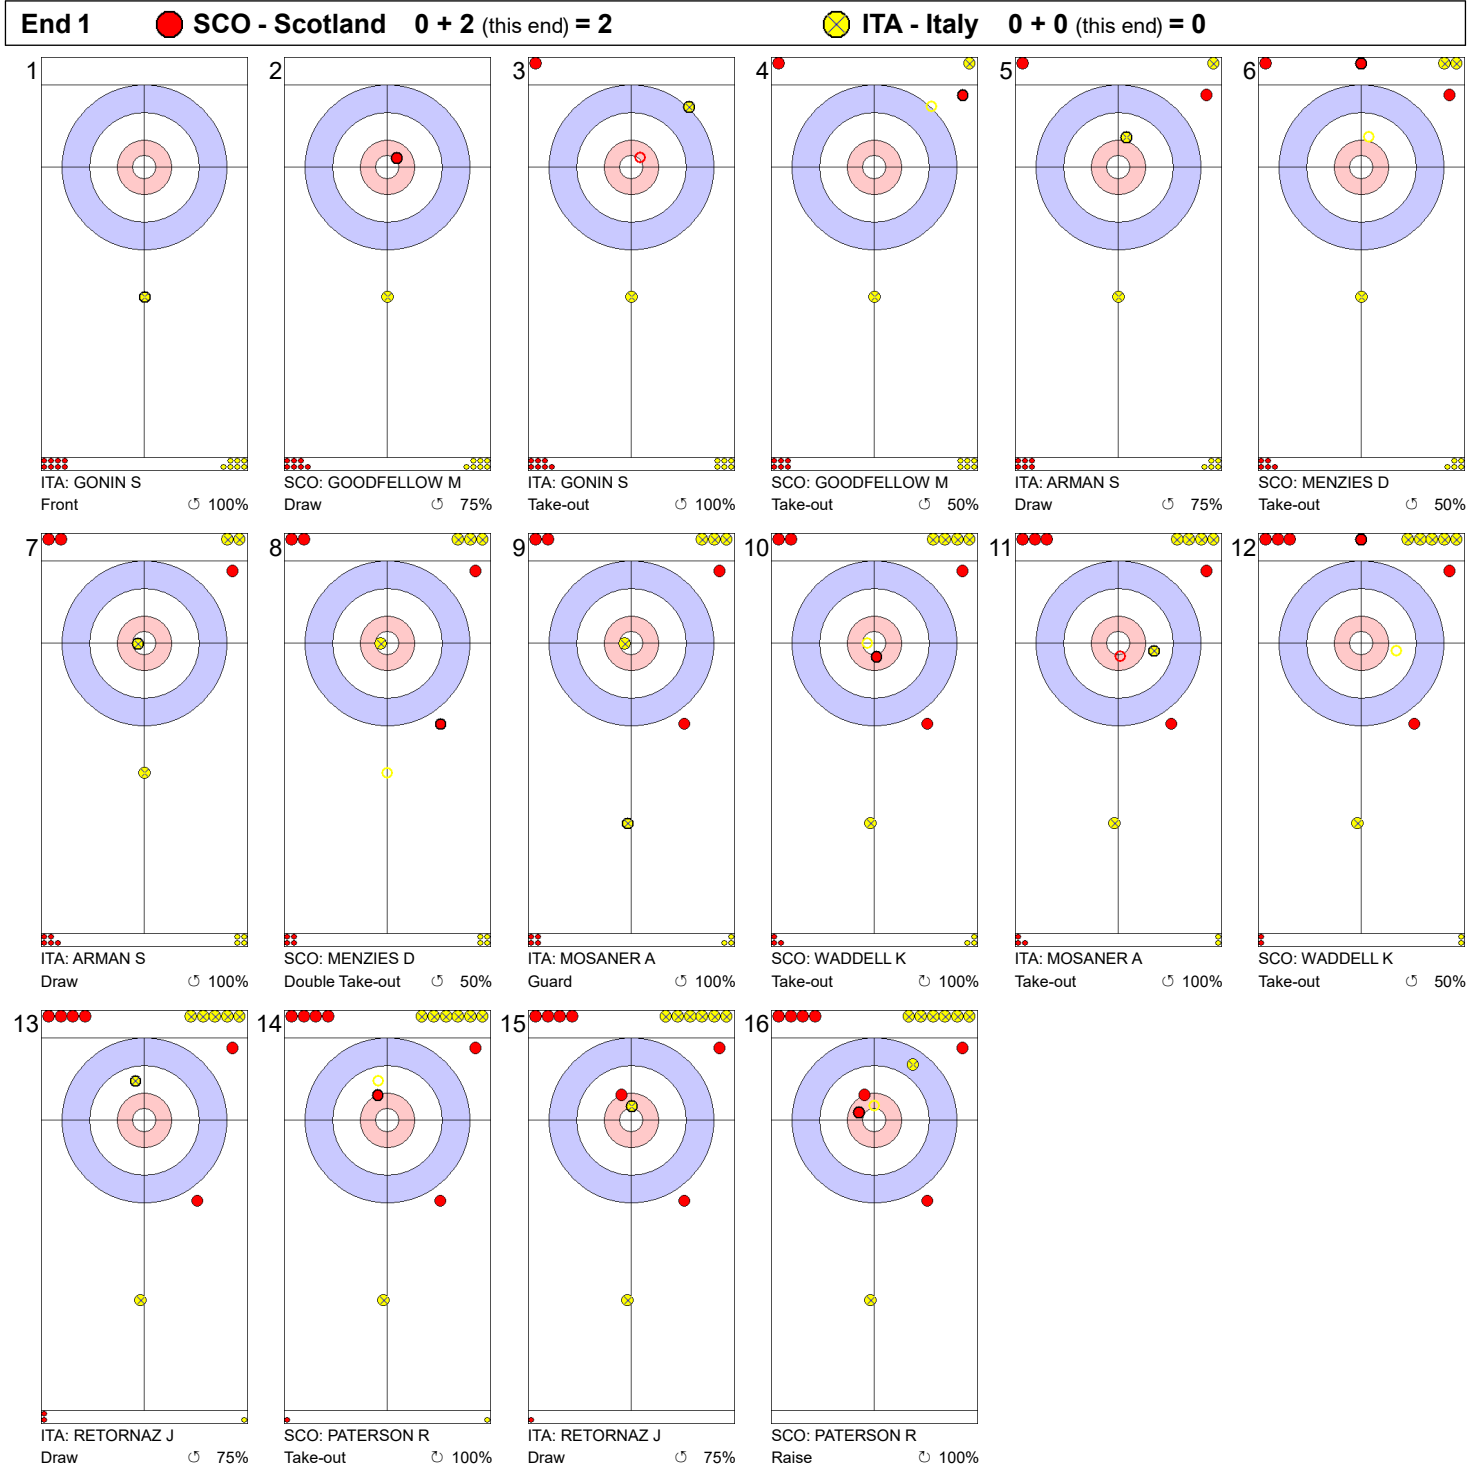

Game - Shot by Shot

Legend:
 ↻ Clockwise ↺ Counter-clockwise - Not considered

Game - Shot by Shot

Legend:
 ⌚ Clockwise ⌚ Counter-clockwise - Not considered

Game - Shot by Shot

Legend:
 ↻ Clockwise ↺ Counter-clockwise - Not considered

Game - Shot by Shot

Legend:
 Clockwise
 Counter-clockwise
 - Not considered

Game - Shot by Shot

Legend:
 ⌚ Clockwise ⌚ Counter-clockwise - Not considered

Game - Shot by Shot

Legend:
 ⤵ Clockwise ⤴ Counter-clockwise - Not considered

Game - Shot by Shot

Legend:
 ⌚ Clockwise ⌚ Counter-clockwise - Not considered

Game - Shot by Shot

Legend:
 ↻ Clockwise ↺ Counter-clockwise - Not considered

Game - Shot by Shot

Legend:
 Clockwise Counter-clockwise - Not considered

Game - Shot by Shot

Legend:
 Clockwise
 Counter-clockwise
 - Not considered