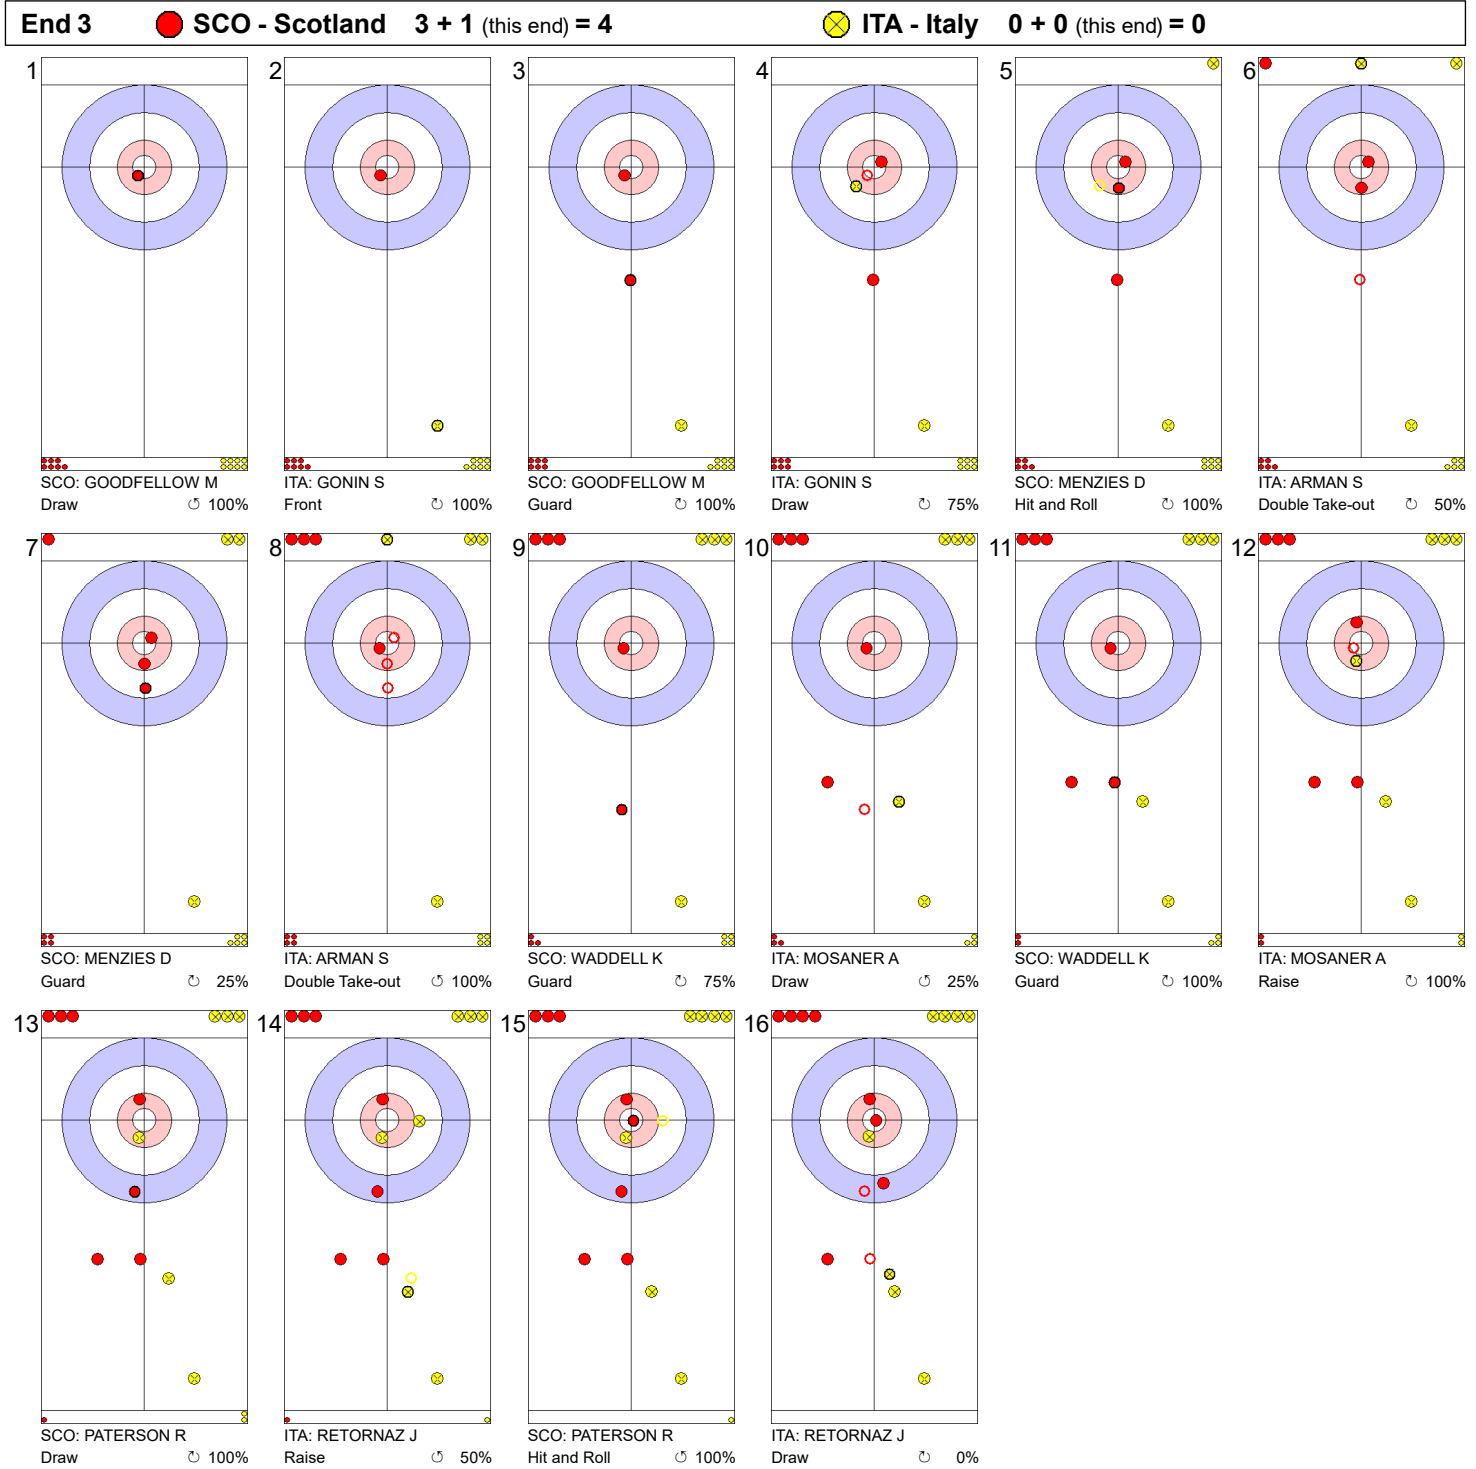

Game - Shot by Shot

Legend:
 ↻ Clockwise ↺ Counter-clockwise - Not considered

Game - Shot by Shot

Legend:
 ⌚ Clockwise ⌚ Counter-clockwise - Not considered

Game - Shot by Shot

Legend:
 ↻ Clockwise ↺ Counter-clockwise - Not considered

Game - Shot by Shot

Legend:
 Clockwise
 Counter-clockwise
 - Not considered

Game - Shot by Shot

Legend:
 ⌚ Clockwise ⌚ Counter-clockwise - Not considered

Game - Shot by Shot

Legend:
 ⤵ Clockwise ⤴ Counter-clockwise - Not considered

Game - Shot by Shot

Legend:
 ⌚ Clockwise ⌚ Counter-clockwise - Not considered

Game - Shot by Shot

Legend:
 ↻ Clockwise ↺ Counter-clockwise - Not considered

Game - Shot by Shot

Legend:
 Clockwise Counter-clockwise - Not considered

Game - Shot by Shot

Legend:
 Clockwise
 Counter-clockwise
 - Not considered