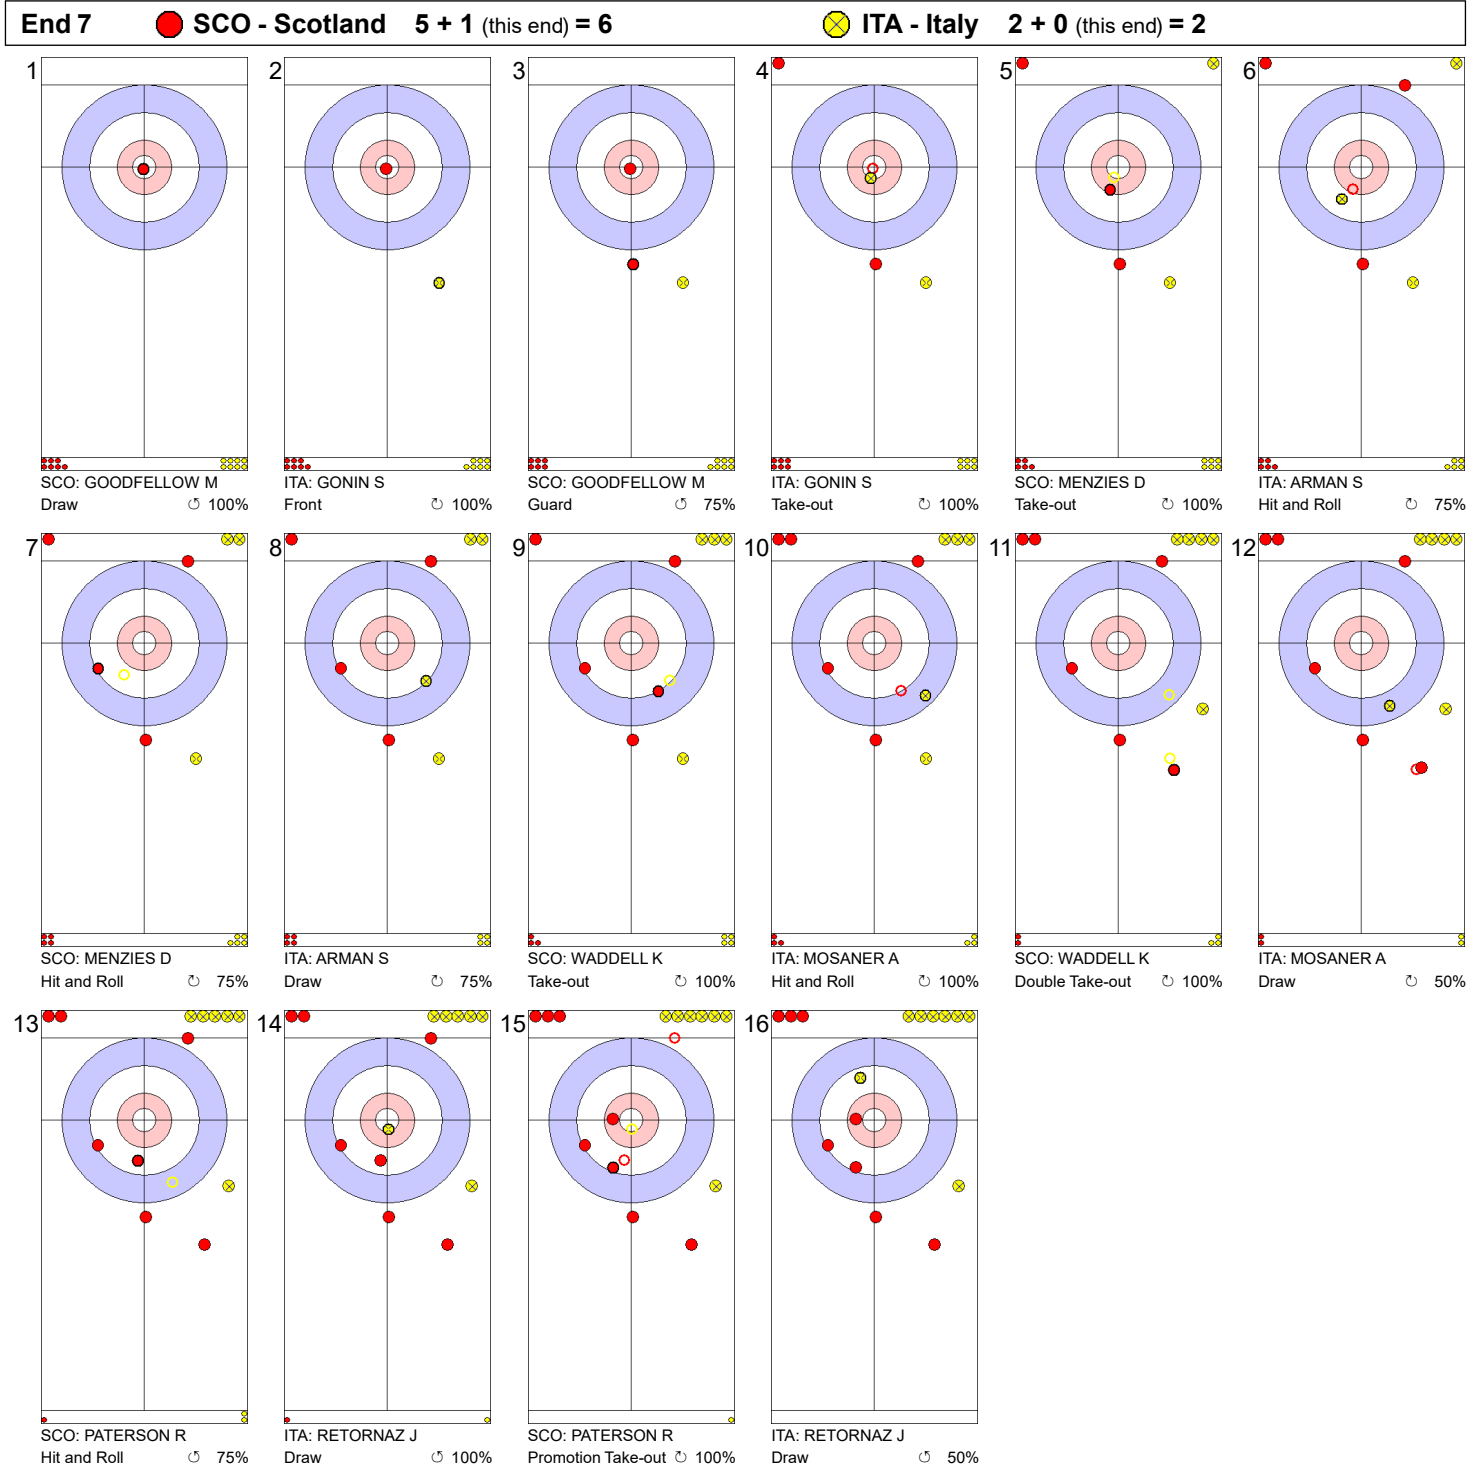

Game - Shot by Shot

Legend:
 ↻ Clockwise ↺ Counter-clockwise - Not considered

Game - Shot by Shot

Legend:
 ⌚ Clockwise ⌚ Counter-clockwise - Not considered

Game - Shot by Shot

Legend:
 ↻ Clockwise ↺ Counter-clockwise - Not considered

Game - Shot by Shot

Legend:
 Clockwise
 Counter-clockwise
 - Not considered

Game - Shot by Shot

Legend:
 ⌚ Clockwise ⌚ Counter-clockwise - Not considered

Game - Shot by Shot

Legend:
 ⤵ Clockwise ⤴ Counter-clockwise - Not considered

Game - Shot by Shot

Legend:
 ⌚ Clockwise ⌚ Counter-clockwise - Not considered

Game - Shot by Shot

Legend:
 ↻ Clockwise ↺ Counter-clockwise - Not considered

Game - Shot by Shot

Legend:
 Clockwise Counter-clockwise - Not considered

Game - Shot by Shot

Legend:
 Clockwise
 Counter-clockwise
 - Not considered