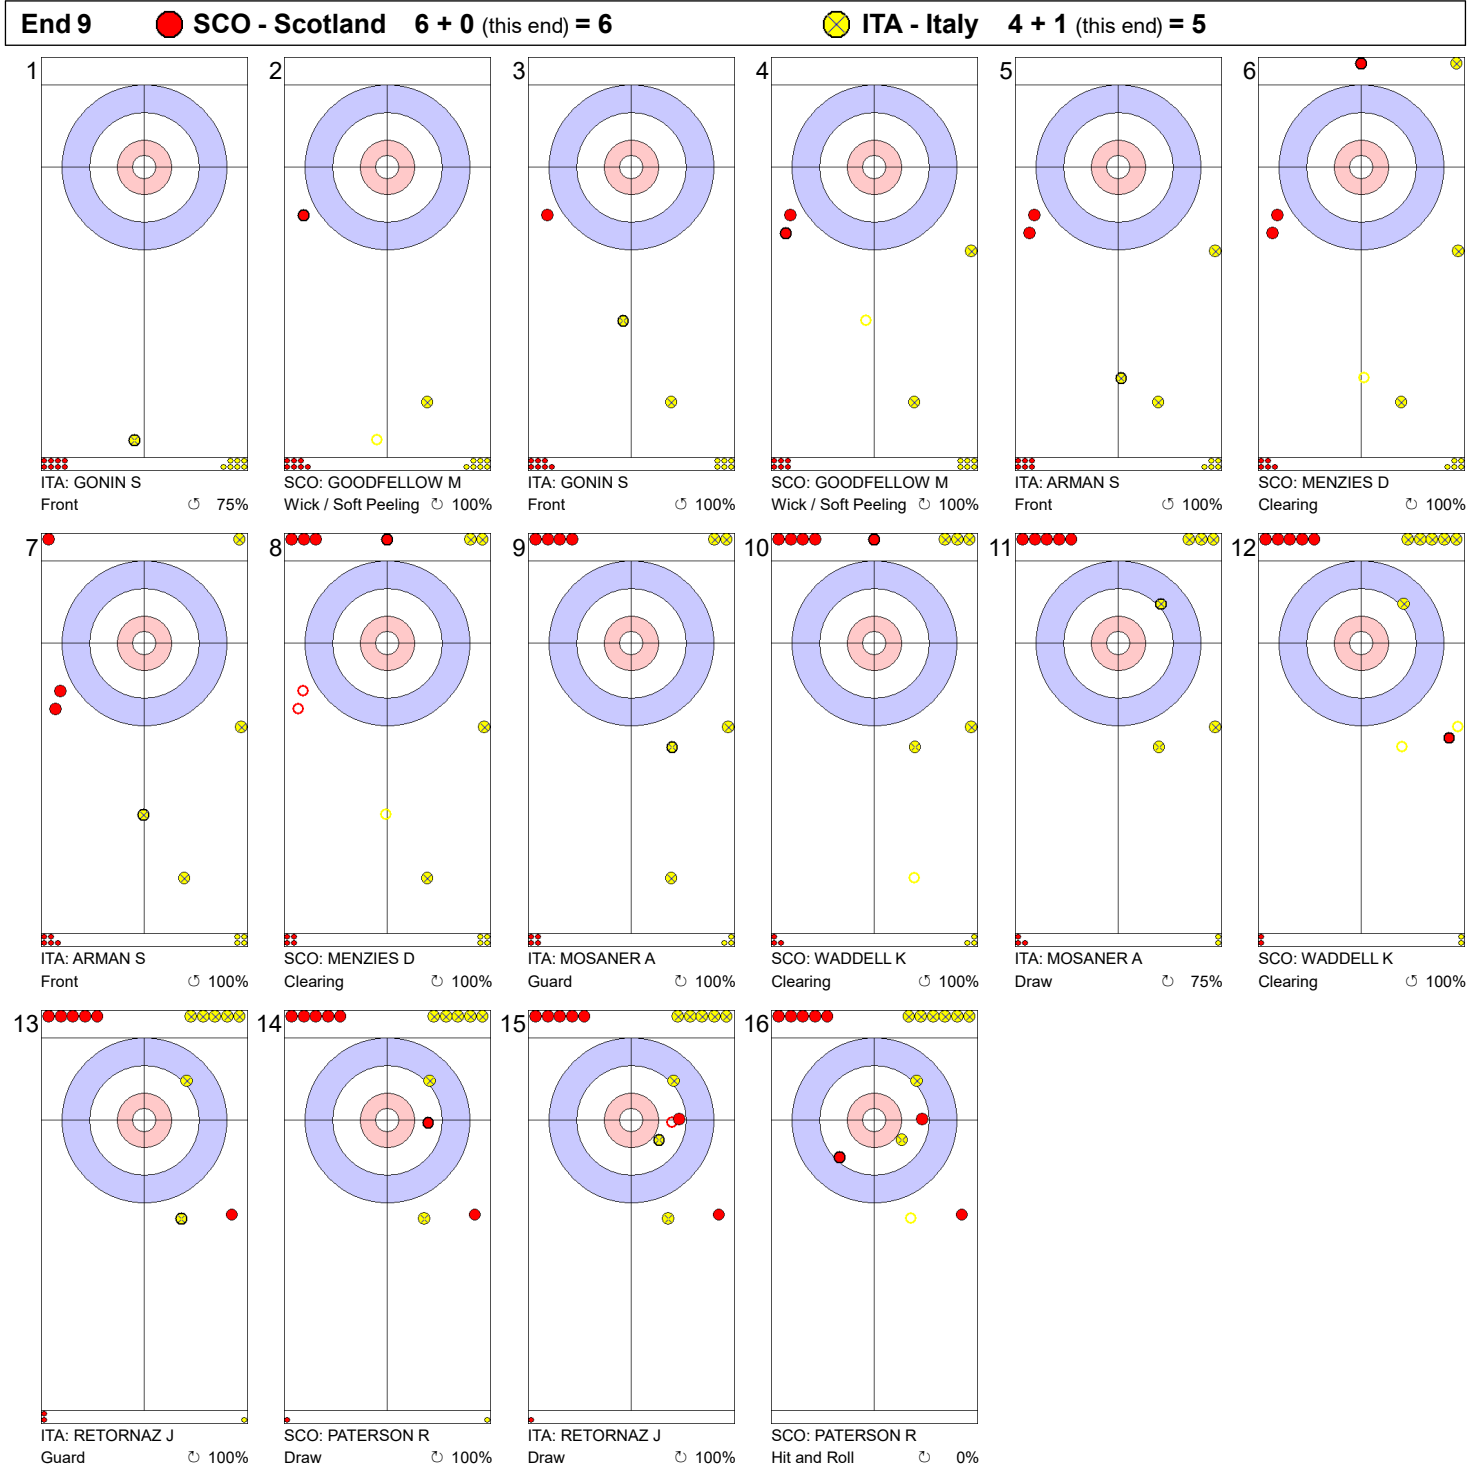

Game - Shot by Shot

Legend:
 ↻ Clockwise ↺ Counter-clockwise - Not considered

Game - Shot by Shot

Legend:
 ⌚ Clockwise ⌚ Counter-clockwise - Not considered

Game - Shot by Shot

Legend:
 ↻ Clockwise ↺ Counter-clockwise - Not considered

Game - Shot by Shot

Legend:
 Clockwise
 Counter-clockwise
 - Not considered

Game - Shot by Shot

Legend:
 ⌚ Clockwise ⌚ Counter-clockwise - Not considered

Game - Shot by Shot

Legend:
 ⤵ Clockwise ⤴ Counter-clockwise - Not considered

Game - Shot by Shot

Legend:
 ⌚ Clockwise ⌚ Counter-clockwise - Not considered

Game - Shot by Shot

Legend:
 ↻ Clockwise ↺ Counter-clockwise - Not considered

Game - Shot by Shot

Legend:
 Clockwise Counter-clockwise - Not considered

Game - Shot by Shot

Legend:
 Clockwise
 Counter-clockwise
 - Not considered