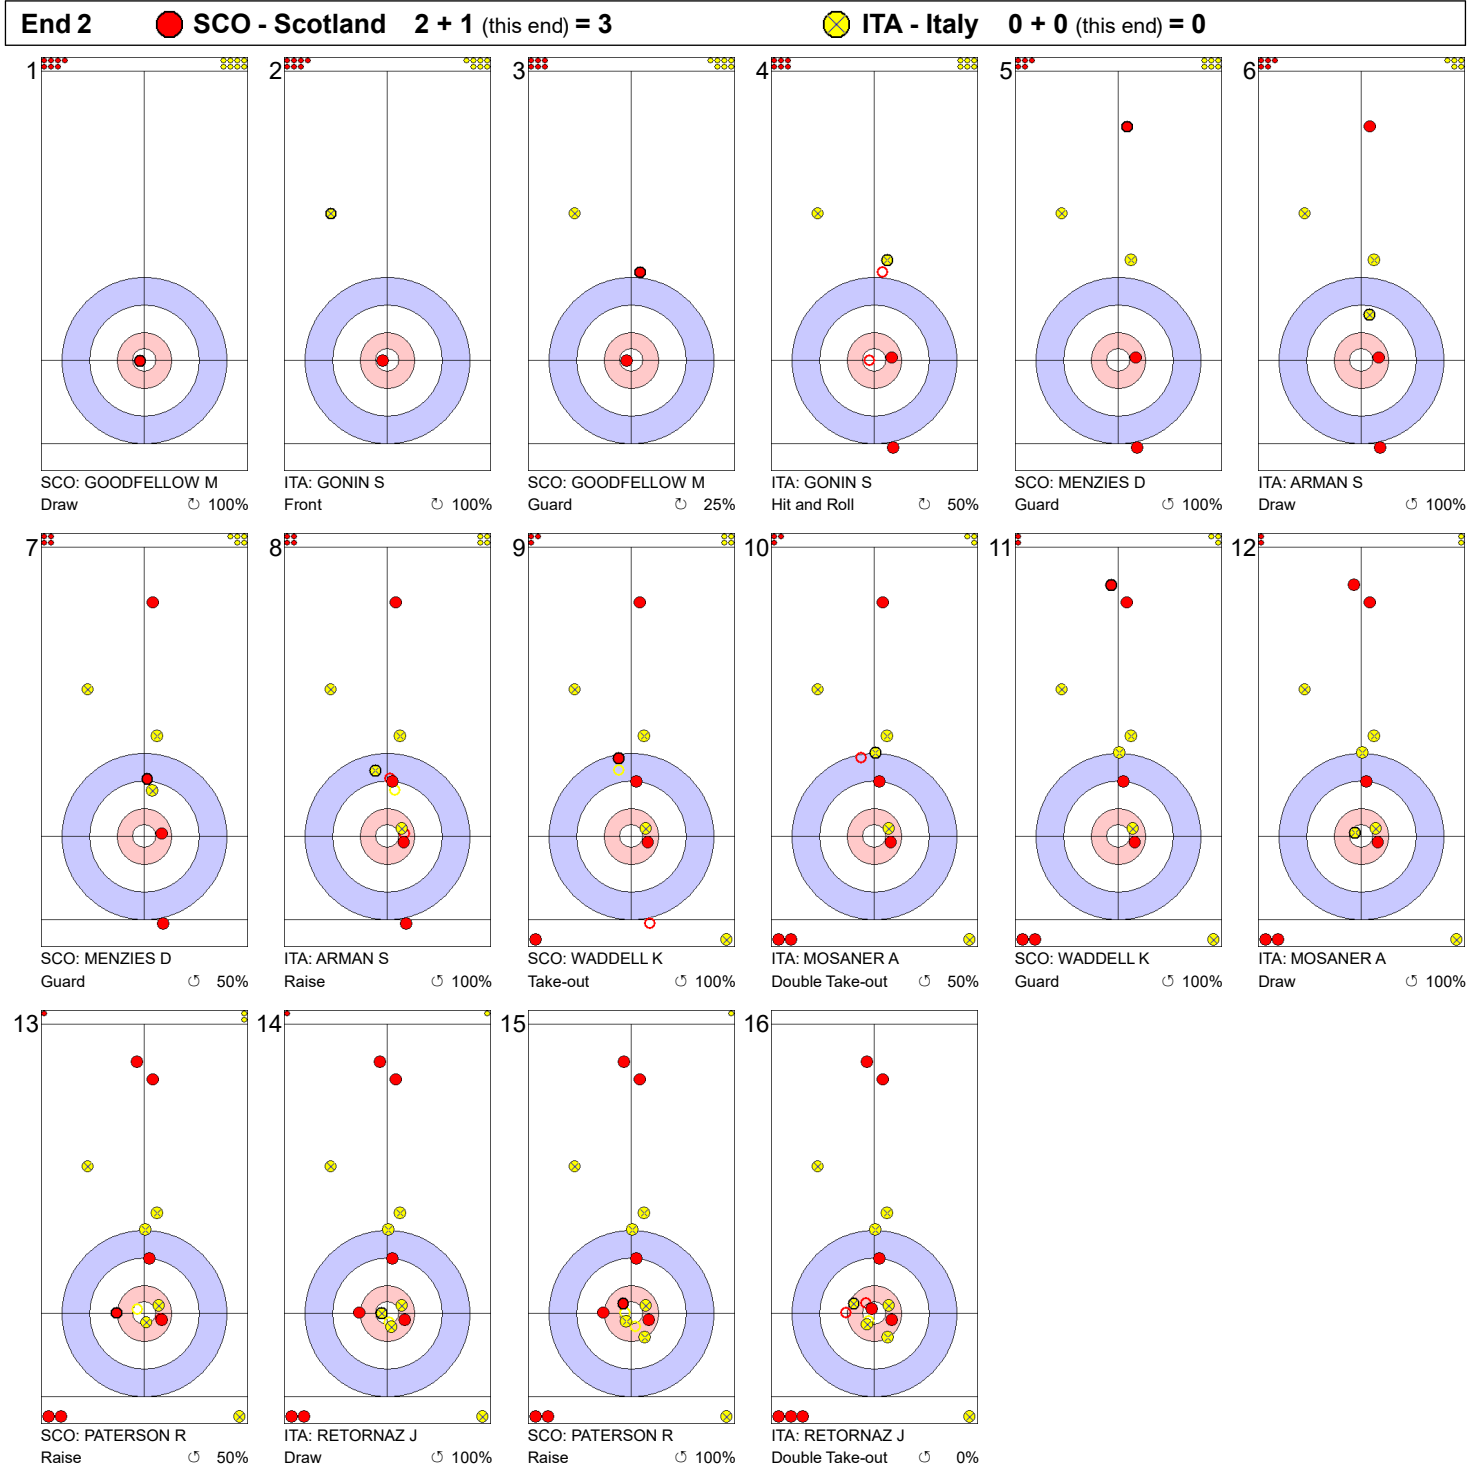

Game - Shot by Shot

Legend:
 ↻ Clockwise ↺ Counter-clockwise - Not considered

Game - Shot by Shot

Legend:
 ⌚ Clockwise ⌚ Counter-clockwise - Not considered

Game - Shot by Shot

Legend:
 ↻ Clockwise ↺ Counter-clockwise - Not considered

Game - Shot by Shot

Legend:
 Clockwise
 Counter-clockwise
 - Not considered

Game - Shot by Shot

Legend:
 ⌚ Clockwise ⌚ Counter-clockwise - Not considered

Game - Shot by Shot

Legend:
 ⤵ Clockwise ⤴ Counter-clockwise - Not considered

Game - Shot by Shot

Legend:
 ⌚ Clockwise ⌚ Counter-clockwise - Not considered

Game - Shot by Shot

Legend:
 ↻ Clockwise ↺ Counter-clockwise - Not considered

Game - Shot by Shot

Legend:
 Clockwise Counter-clockwise - Not considered

Game - Shot by Shot

Legend:
 Clockwise
 Counter-clockwise
 - Not considered