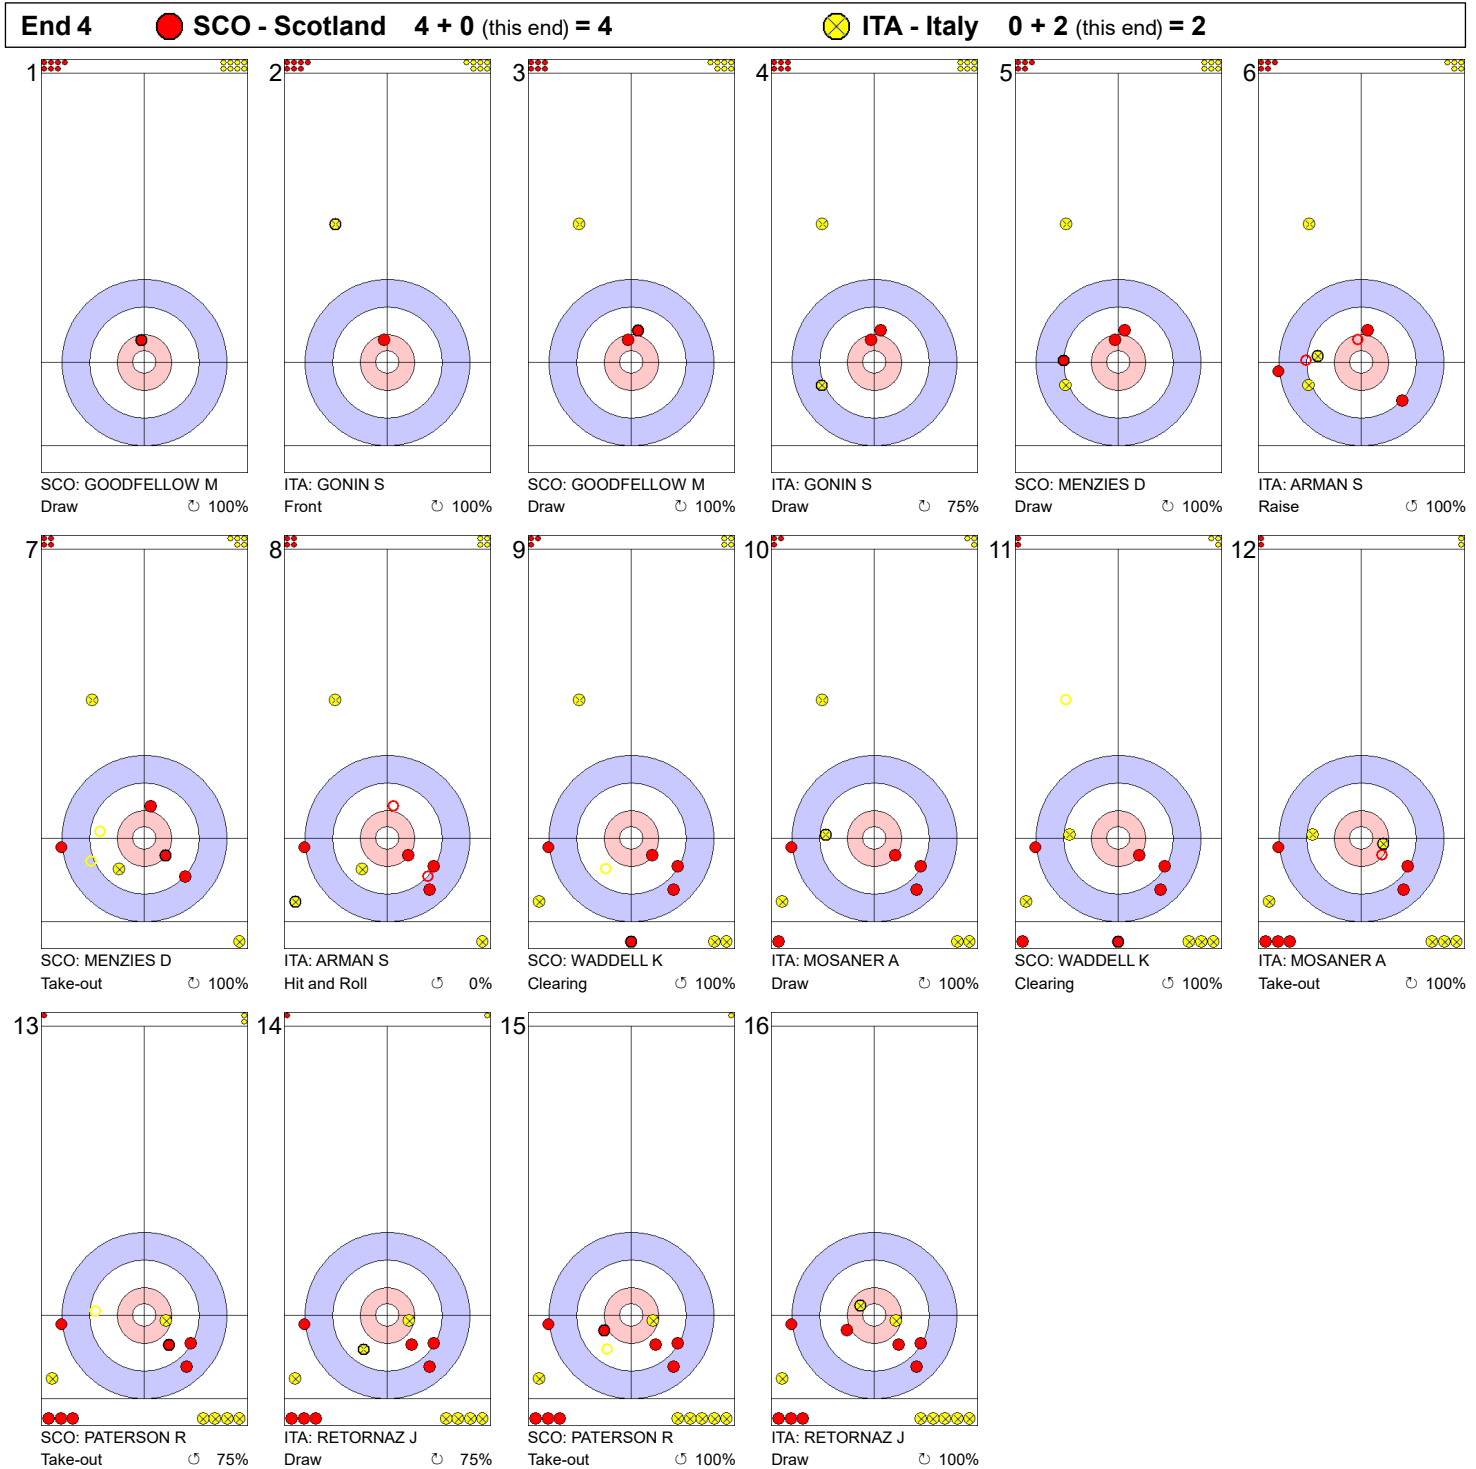

Game - Shot by Shot

Legend:
 ↻ Clockwise ↺ Counter-clockwise - Not considered

Game - Shot by Shot

Legend:
 ⌚ Clockwise ⌚ Counter-clockwise - Not considered

Game - Shot by Shot

Legend:
 ↻ Clockwise ↺ Counter-clockwise - Not considered

Game - Shot by Shot

Legend:
 Clockwise
 Counter-clockwise
 - Not considered

Game - Shot by Shot

Legend:
 ⌚ Clockwise ⌚ Counter-clockwise - Not considered

Game - Shot by Shot

Legend:
 ⤵ Clockwise ⤴ Counter-clockwise - Not considered

Game - Shot by Shot

Legend:
 ⌚ Clockwise ⌚ Counter-clockwise - Not considered

Game - Shot by Shot

Legend:
 ↻ Clockwise ↺ Counter-clockwise - Not considered

Game - Shot by Shot

Legend:
 Clockwise Counter-clockwise - Not considered

Game - Shot by Shot

Legend:
 Clockwise
 Counter-clockwise
 - Not considered